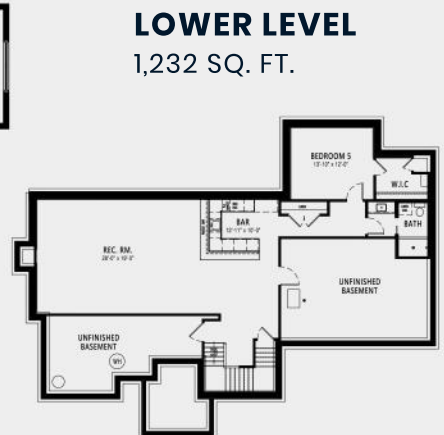

THE MONTGOMERY

1ST FLOOR MASTER • 5 BEDS • 4.5 BATH • 4,687 SQ. FT.

Model home depicted may not represent the base home plan. Contact a sales representative for details.