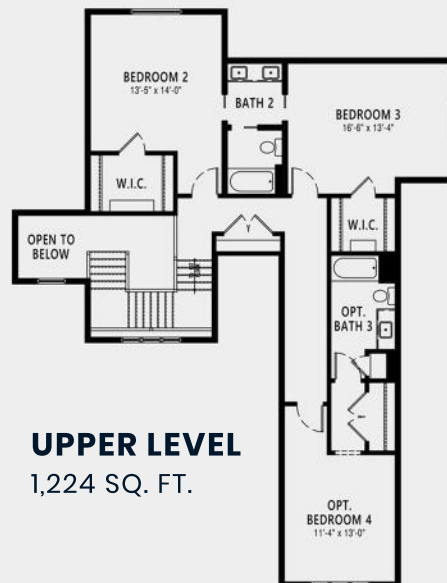

THE MONTGOMERY

1ST FLOOR MASTER • 5 BEDS • 4.5 BATH • 4,687 SQ. FT.

Model home depicted may not represent the base home plan. Contact a sales representative for details.