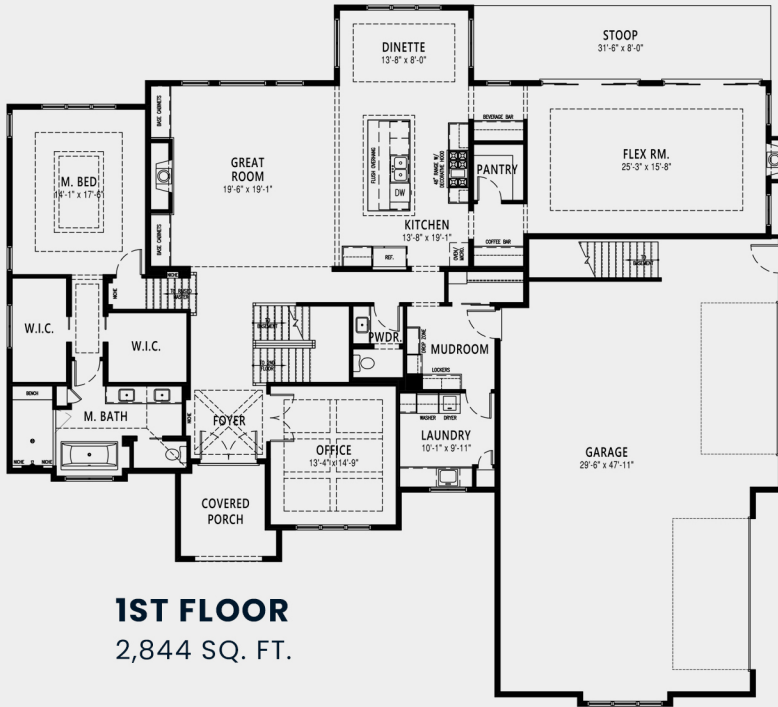

THE MONTEREY II

1ST FLOOR MASTER • 4 BEDS • 4.5 BATH • 6,255 SQ. FT.

Model home depicted may not represent the base home plan. Contact a sales representative for details.

OFFICE: 585 Ryan St. Pewaukee, WI 53072 | **PHONE:** 262.746.9999
EMAIL: Info@AndersonHomesWI.com | **WEBSITE:** AndersonHomesOfWI.com

THE MONTEREY II

1ST FLOOR MASTER • 4 BEDS • 4.5 BATH • 6,255 SQ. FT.

Model home depicted may not represent the base home plan. Contact a sales representative for details.