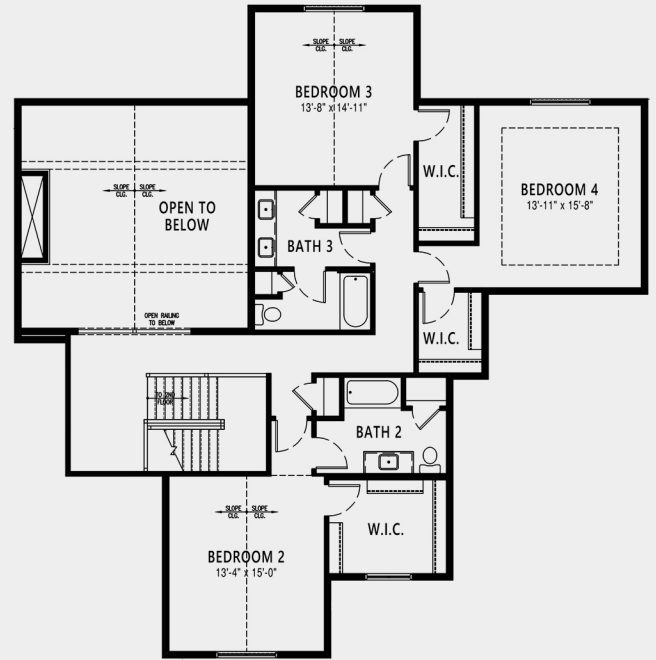

THE MONTEREY II

1ST FLOOR MASTER • 4 BEDS • 4.5 BATH • 6,255 SQ. FT.

Model home depicted may not represent the base home plan. Contact a sales representative for details.

OFFICE: 585 Ryan St. Pewaukee, WI 53072 | **PHONE:** 262.746.9999
EMAIL: Info@AndersonHomesWI.com | **WEBSITE:** AndersonHomesOfWI.com

THE MONTEREY II

1ST FLOOR MASTER • 4 BEDS • 4.5 BATH • 6,255 SQ. FT.

Model home depicted may not represent the base home plan. Contact a sales representative for details.