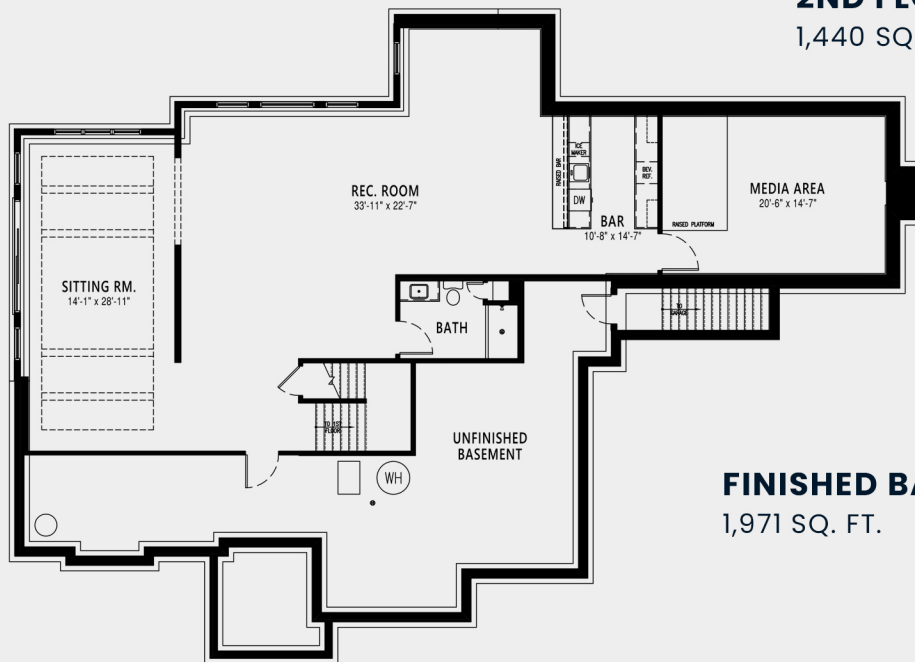

THE MONTEREY II

1ST FLOOR MASTER • 4 BEDS • 4.5 BATH • 6,255 SQ. FT.

Model home depicted may not represent the base home plan. Contact a sales representative for details.

OFFICE: 585 Ryan St. Pewaukee, WI 53072 | **PHONE:** 262.746.9999
EMAIL: Info@AndersonHomesWI.com | **WEBSITE:** AndersonHomesOfWI.com

THE MONTEREY II

1ST FLOOR MASTER • 4 BEDS • 4.5 BATH • 6,255 SQ. FT.

Model home depicted may not represent the base home plan. Contact a sales representative for details.