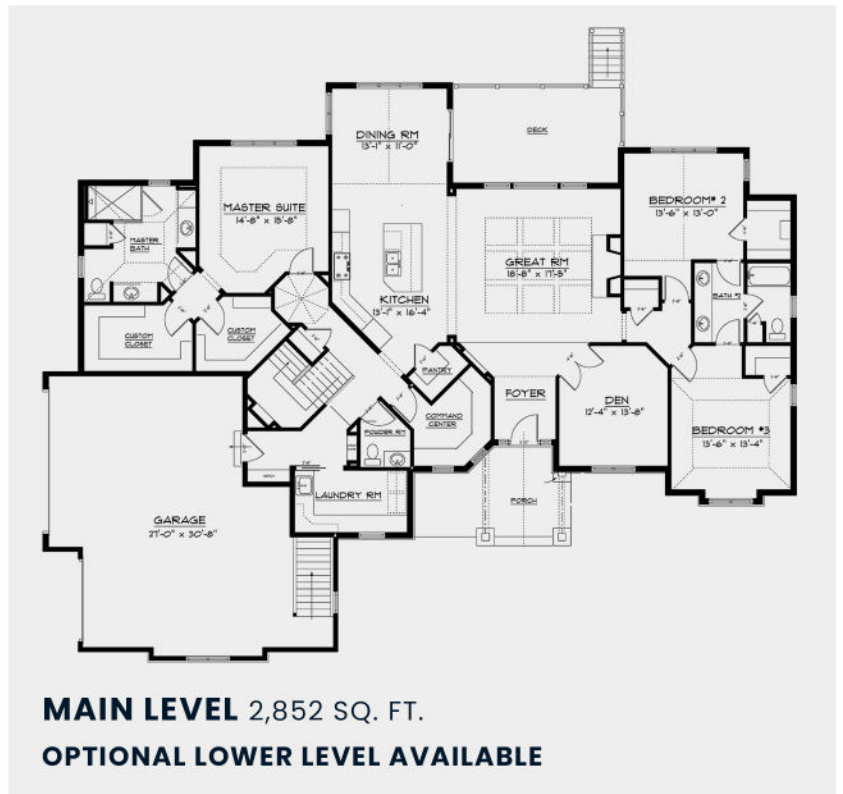

THE DESTIN II

RANCH • 3 BEDS • 2.5 BATH • 2,852 SQ. FT.

Model home depicted may not represent the base home plan. Contact a sales representative for details.

OFFICE: 585 Ryan St. Pewaukee, WI 53072 | **PHONE:** 262.746.9999
EMAIL: Info@AndersonHomesWI.com | **WEBSITE:** AndersonHomesWI.com